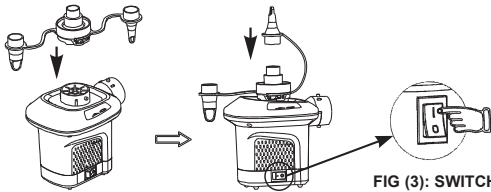

FIG (4): ATTACH NOZZLE

FIG (3): SWITCH

SAVE THESE INSTRUCTIONS