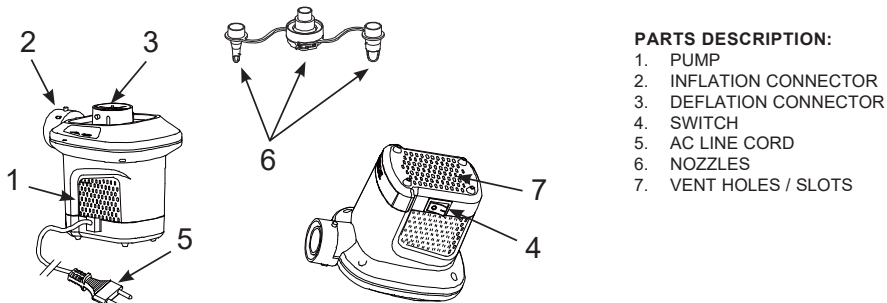

INTEX® OWNER'S MANUAL

QuickFill™ Electric Air Pump

Model AP640 220 – 240Volt ~ 50Hz 100W

READ AND FOLLOW ALL INSTRUCTIONS BEFORE USING THIS PRODUCT

WARNING

- Adult use only.
- Do not drop unit into water or expose unit to rain or water.
- Do not direct air stream at face or body.
- Do not operate for more than 10 minutes at a time. Unplug and let cool at least 10 minutes.
- Unplug unit when not in use.
- Do not obstruct vent holes or open source.
- Do not insert objects into the inflation or deflation connector.
- The AC supply cord cannot be replaced. If the cord is damaged the appliance should be scrapped.
- To reduce the risk of electric shock, do not expose to rain. Store indoors.
- This appliance can be used by children aged from 8 years and above and persons with reduced physical, sensory or mental capabilities or lack of experience and knowledge if they have been given supervision or instruction concerning use of the appliance in a safe way and understand the hazards involved.
- Children shall not play with the appliance. Cleaning and user maintenance shall not be made by children without supervision.

FOLLOW THESE RULES AND ALL INSTRUCTIONS TO AVOID PROPERTY DAMAGE, ELECTRIC SHOCK, BURNS OR OTHER INJURY.

NAMES OF PARTS

PARTS DESCRIPTION:

1. PUMP
2. INFLATION CONNECTOR
3. DEFLATION CONNECTOR
4. SWITCH
5. AC LINE CORD
6. NOZZLES
7. VENT HOLES / SLOTS